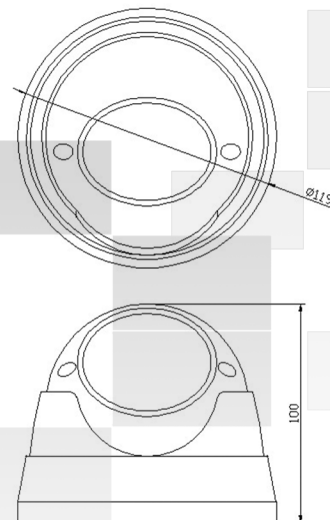

MSJ-HBR-6302W-AL1080P STARLIGHT

MSJ-HBR-6302G-AL1080P STARLIGHT

**MSJ**  
VISION

IR Cut Filter

DNR

OSD

Wide  
WDR

BLC  
Backlight  
compensation